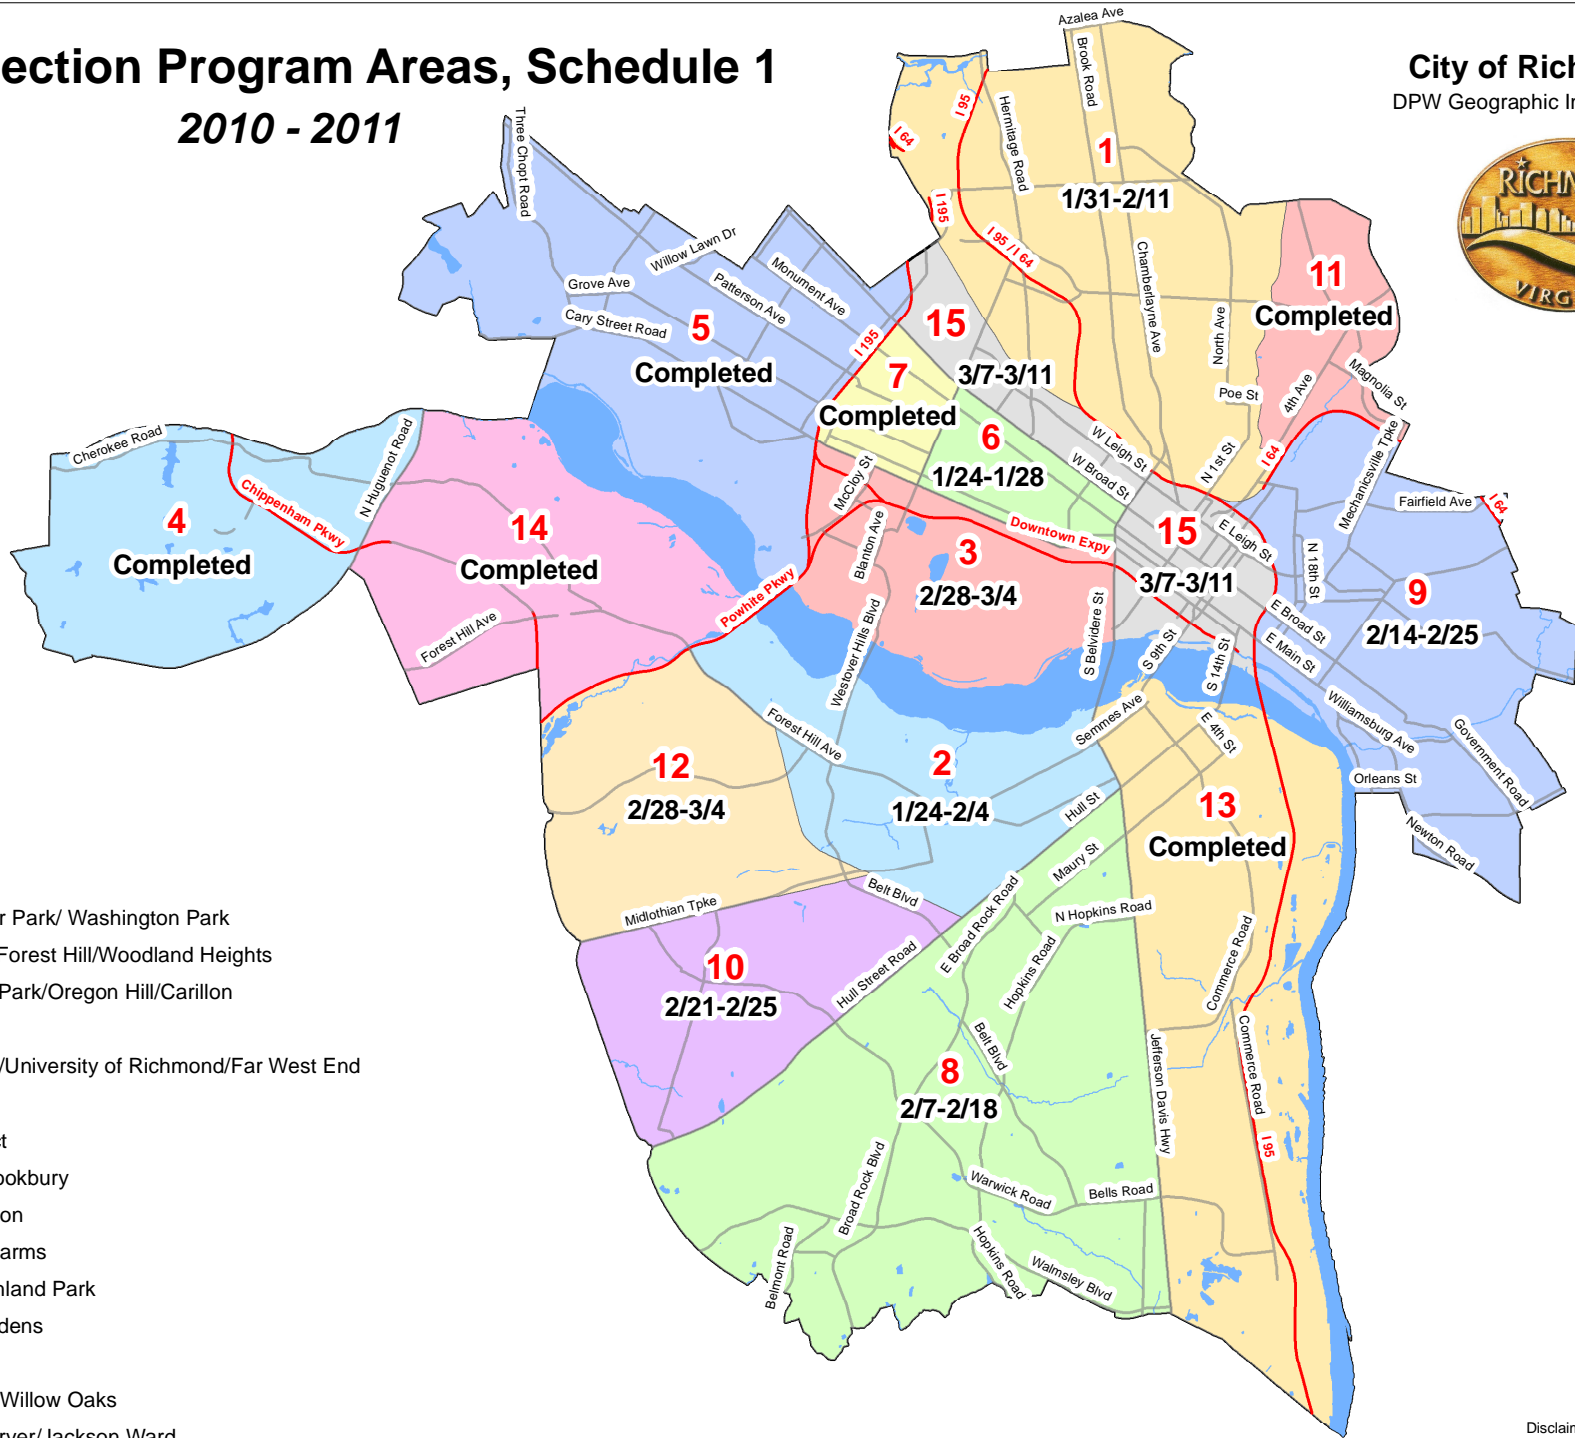

Leaf Collection Program Areas, Schedule 1

2010 - 2011

City of Richmond, VA
DPW Geographic Information Systems

Legend

— Primary Roads

— Highways

Leaf Collection Areas

Name

- 1. Bellevue/ Ginter Park/ Washington Park
- 2. Westover Hills/Forest Hill/Woodland Heights
- 3. Maymont/Byrd Park/Oregon Hill/Carillon
- 4. Stony Point
- 5. Windsor Farms/University of Richmond/Far West End
- 6. The Fan
- 7. Museum District
- 8. Broad Rock/Brookbury
- 9. Church Hill/Fulton
- 10. Worthington Farms
- 11. Northside/Highland Park
- 12. Westover Gardens
- 13. Bellemeade
- 14. Stafford Hills/Willow Oaks
- 15. Newtowne/Carver/Jackson Ward

City Boundary

Water Body

This Leaf Collection Schedule is subject to change due to inclement weather.
Map Created by City of Richmond, Department of Public Works GIS, 1/19/2011 / DBU

Disclaimer:
The City of Richmond assumes no liability either for any errors, omissions, or inaccuracies in the information provided regardless of the cause of such or for any decision made, action taken, or action not taken by the user in reliance upon any maps or information provided herein.